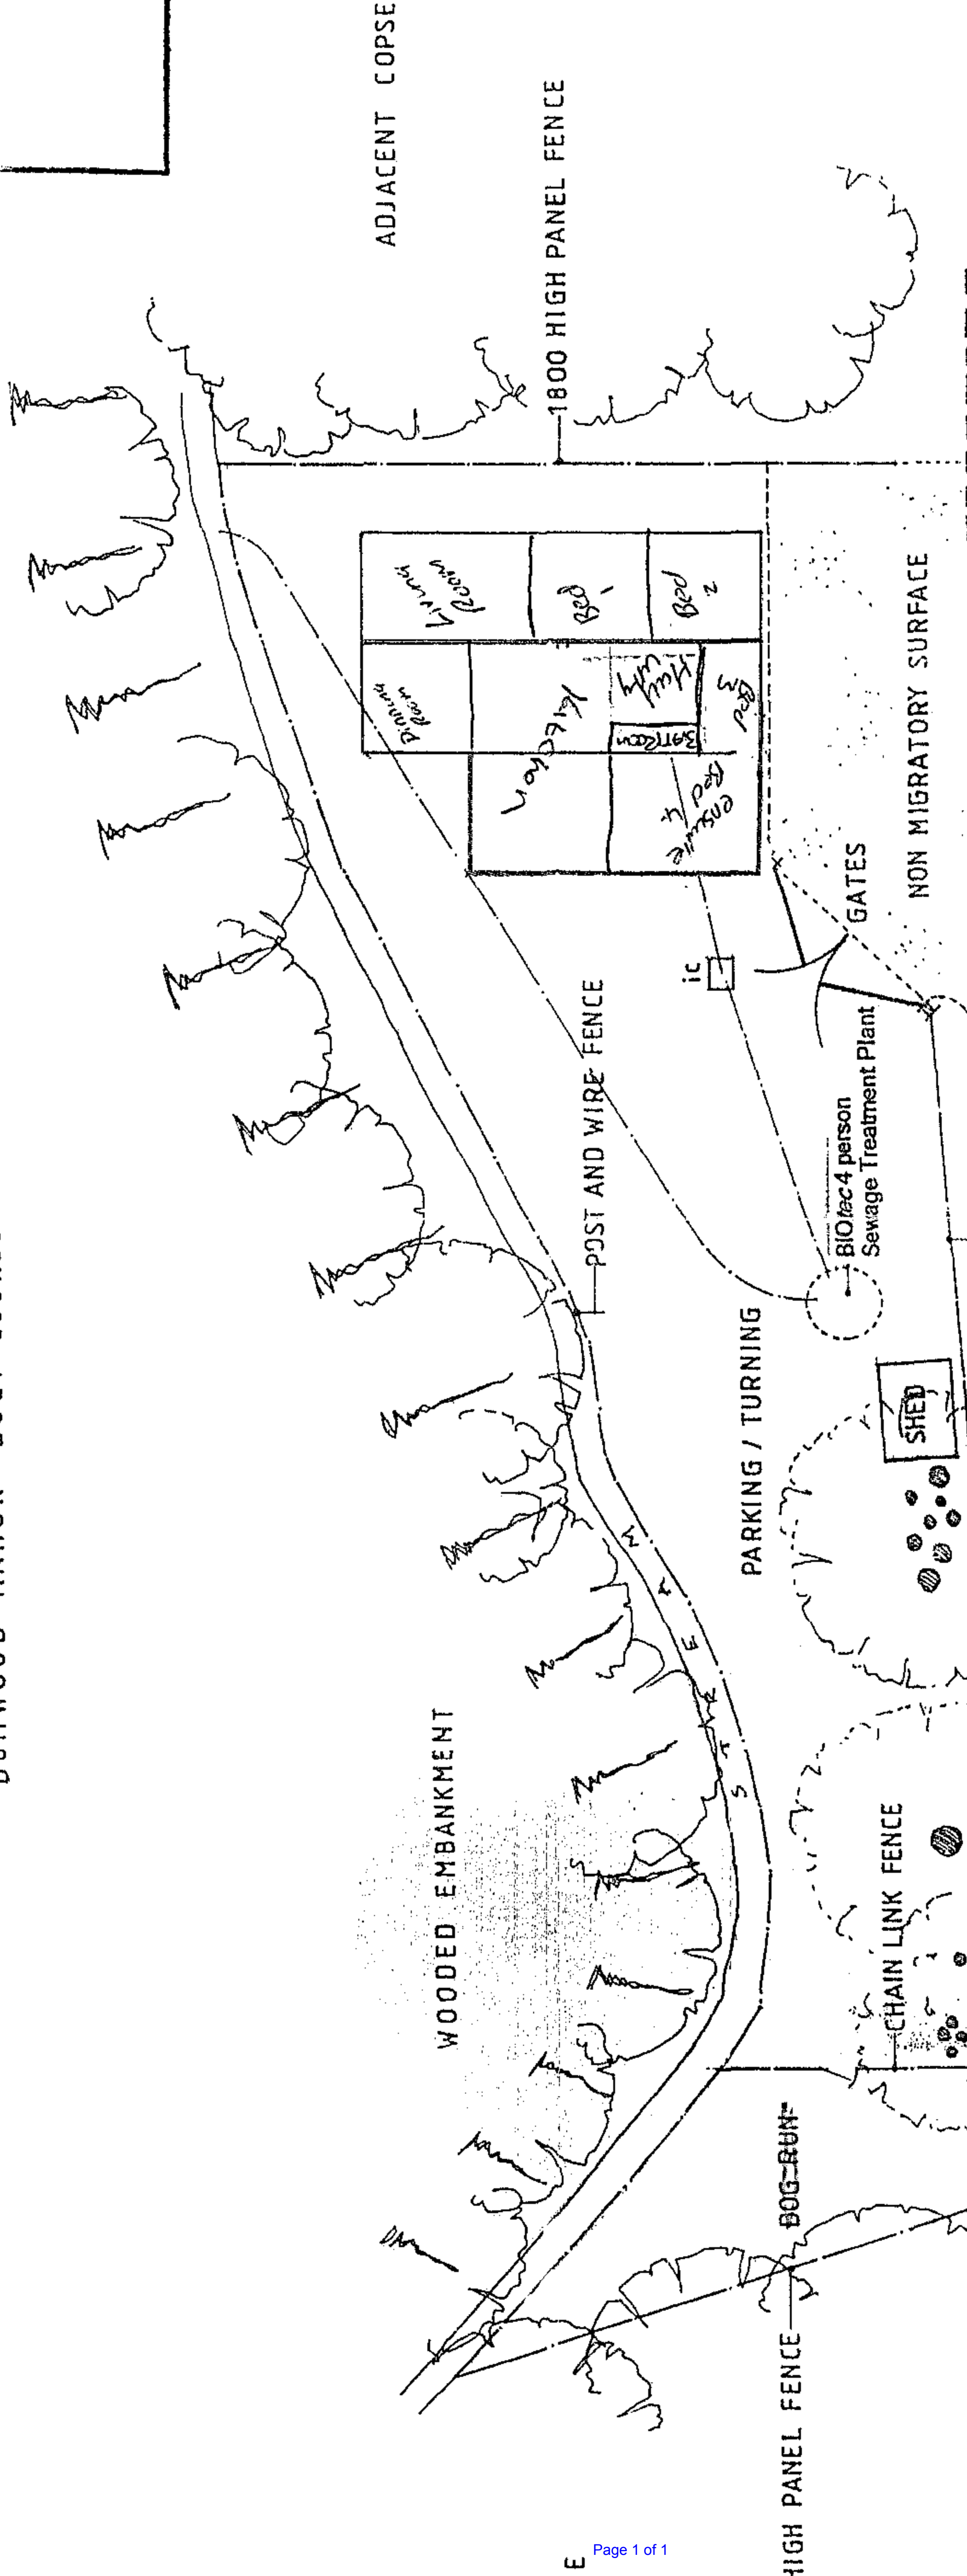

DUNWOOD MANOR GOLF COURSE

Furb, Newtown Road, Awbridge, ROMSEY
 D K LOVE Esq
 Plan No: DKL/NH/kjm/001A

NEW TOWN ROAD

PROPOSED SITE PLAN 1:200

~~PERMISSION UNDER THE 1990~~
~~PERMISSION UNDER THE 1990~~

North